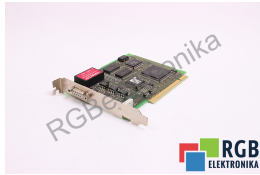

## GK1561-1AA00 C79458-L7000-B386 C79040-A7520-C386-03-86 PCI CARD SIEMENS

Used SIEMENS GK1561-1AA00  
 Tested and cleaned.  
 24 months guarantee  
 Dedicated courier  
 Delivery across Europe even in 15855

### TECHNICAL DATA

MANUFACTURER	SIEMENS
MODEL	GK1561-1AA00
CATEGORY	Extension modules
WEIGHT [KG]	1.0
HEIGHT [CM]	2.0
LENGHT [CM]	15.0
WIDTH [CM]	12.0

24/7 SUPPORT AVAILABLE  
[+48 71 750 09 78](tel:+48717500978)